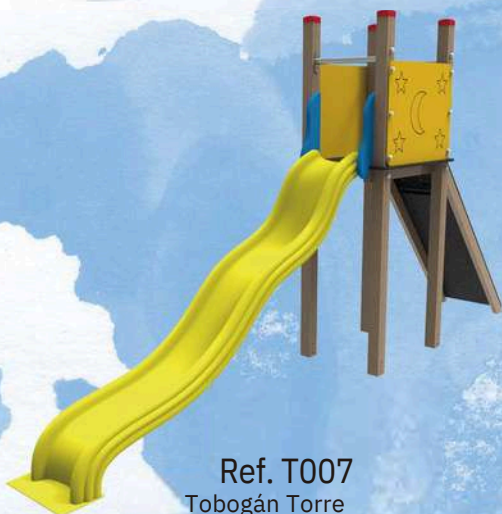

Ref. T007

Tobogán Torre
Towerslide / Tour de Toboggan
2500 x 4750 x 710